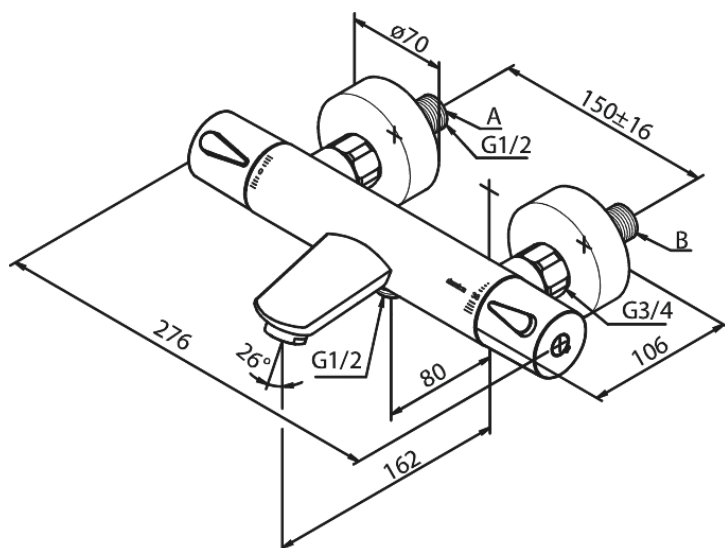

FM Mattsson Mora Group Denmark
Abildager 26 A, 2605 Brøndby, Denmark
Østbirkvej 2, 5240 Odense NØ, Denmark

+45 88 33 00 34 damixa-international@fmm-mora.com

Mere information på www.damixa.com

damixa